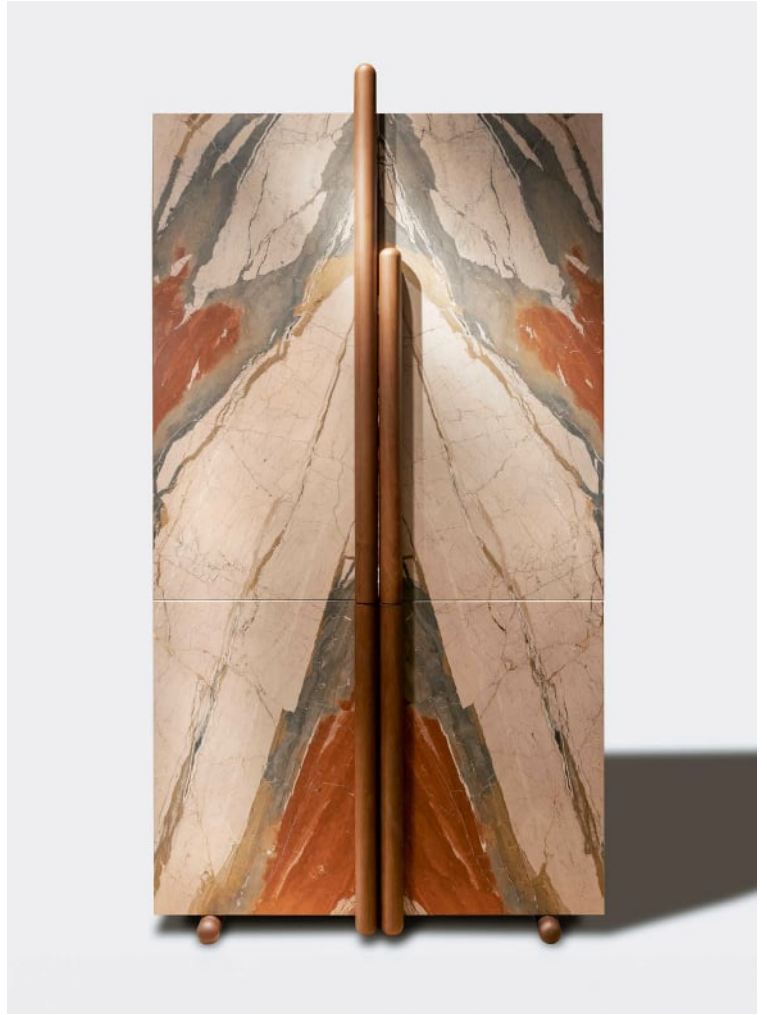

Charles Zana

13 rue de Seine 75006 Paris ozm@zana.fr +33 (0)1 45 48 05 25

Materials: Walnut, Breccia Fantastica marble, brass and variables lighting LED

Dimensions: h 230×l 120×d 50 cm / h 90.5×l 47.2×d 19.6 in.

Handcrafted in France with a unique French savoir-faire

Ernest, Bar

The Bar Ernest can be proposed in the following stones,
on request:

Grand Antique

Red Travertine