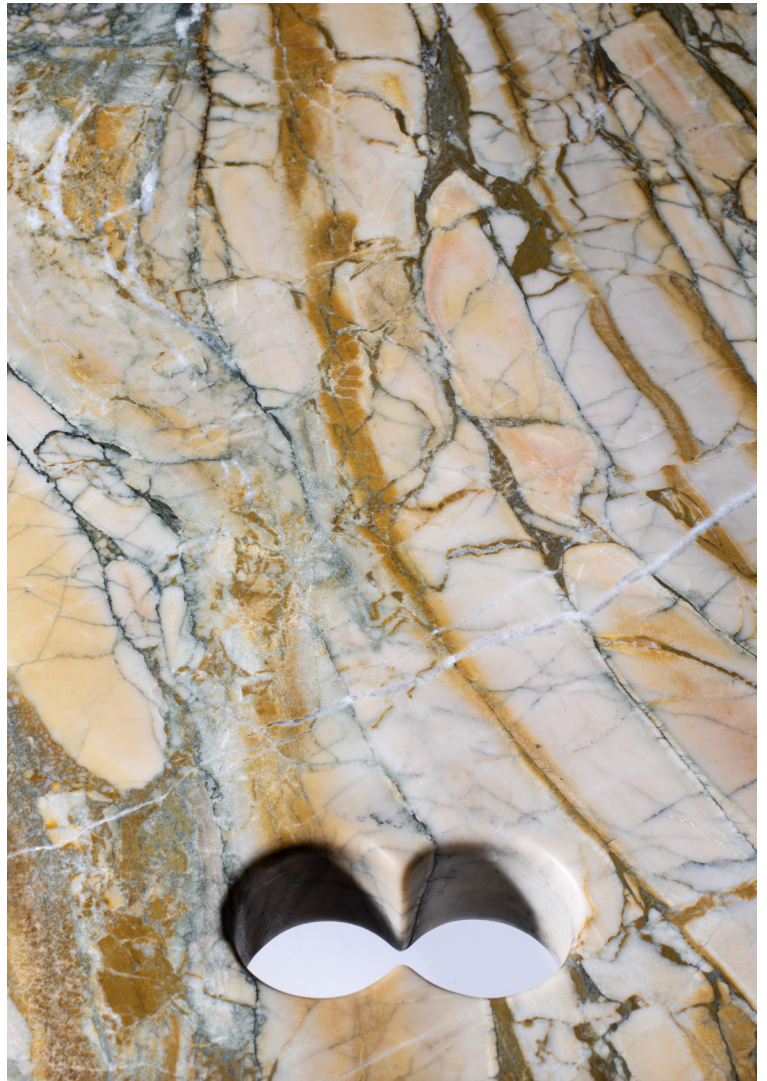

Charles Zana

Materials: Pocahodas marble and brass feet

Dimensions: h 43×l 48×d 35 cm / h 16.9×l 18.8×d 13.7 in.

Seat height: 43 cm / 16.9 in.

Handcrafted in France with a unique French savoir-faire

Nomad, Stool