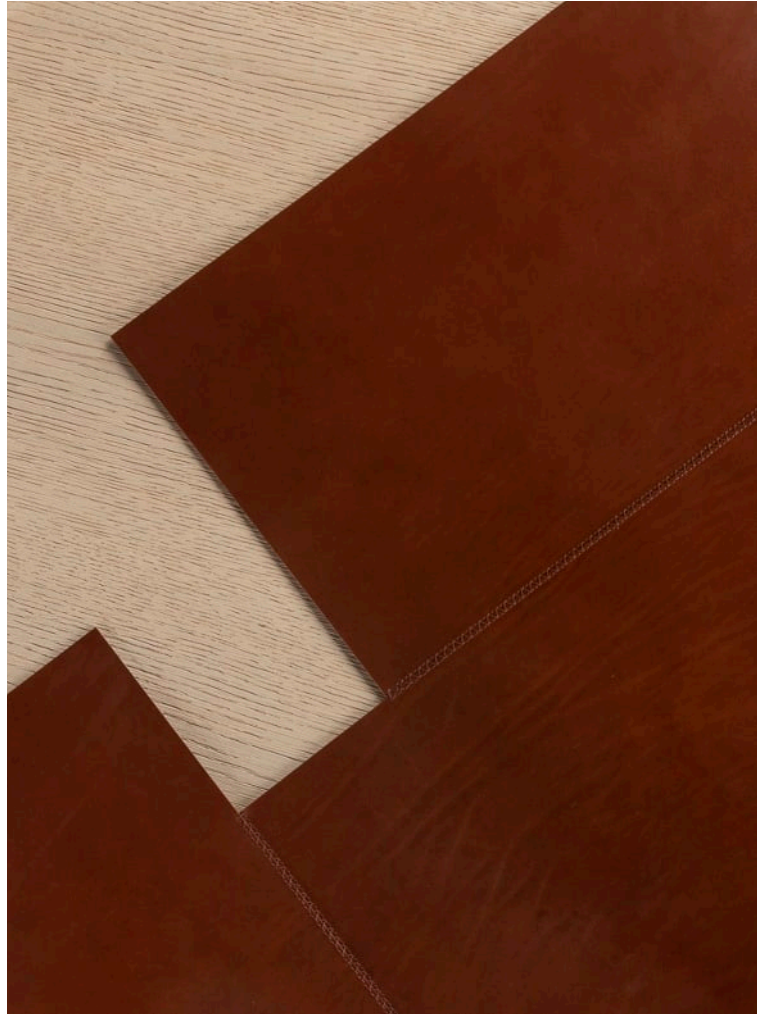

Charles Zana

13 rue de Seine 75006 Paris czm@zana.fr +33 (0)1 45 48 05 25

Materials: Brushed tinted oak and leather top

Dimensions: h 62.5×dia 125 cm / h 24.6×dia 49.5 in.

Handcrafted in France with a unique French savoir-faire

Tondo GM, Table

Charles Zana

13 rue de Seine 75006 Paris czm@zana.fr +33 (0)1 45 48 05 25

Materials: Brushed tinted oak and travertine top

Dimensions: h 64×dia 125 cm / h 25.2×dia 49.5 in.

Handcrafted in France with a unique French savoir-faire

Tondo GM, Table

Charles Zana

13 rue de Seine 75006 Paris ozm@zana.fr +33 (0)1 45 48 05 25

Materials: Brushed tinted oak

Dimensions: h 62×dia 125 cm / h 24.4×dia 49.5 in.

Handcrafted in France with a unique French savoir-faire