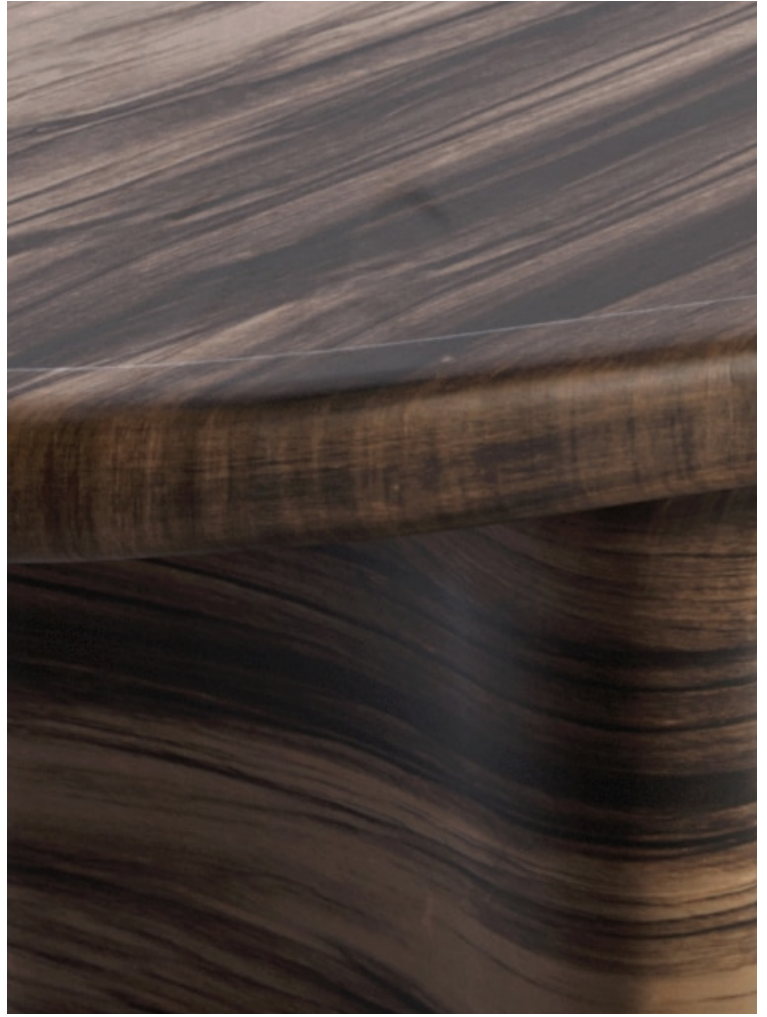

Charles Zana

13 rue de Seine 75006 Paris ozm@zana.fr +33 (0)1 45 48 05 25

Materials: Brown Sequoia marble

Dimensions: h 40×l 160×d 76 cm / h 16×l 63×d 30 in.

Handcrafted in France with a unique French savoir-faire

**Dune,
Coffe table**

Charles Zana

13 rue de Seine 75006 Paris czm@zana.fr +33 (0)1 45 48 05 25

Materials: Ocean Travertine marble

Dimensions: h 40×l 160×d 76 cm / h 16×l 63×d 30 in.

Handcrafted in France with a unique French savoir-faire

**Dune,
Coffe table**